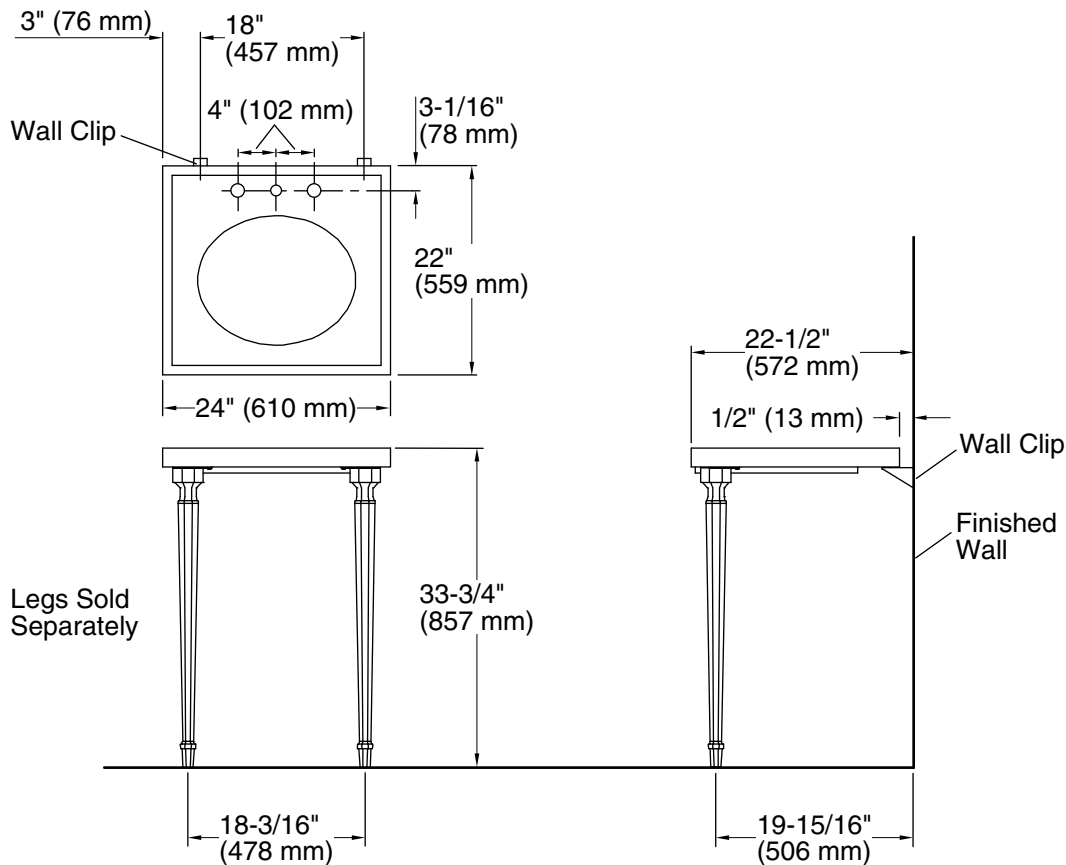

## Technical Information

All product dimensions are nominal.

## Notes

Install this product according to the installation guide.

Product is installed with 1/2" (13 mm) gap between wall and console table.